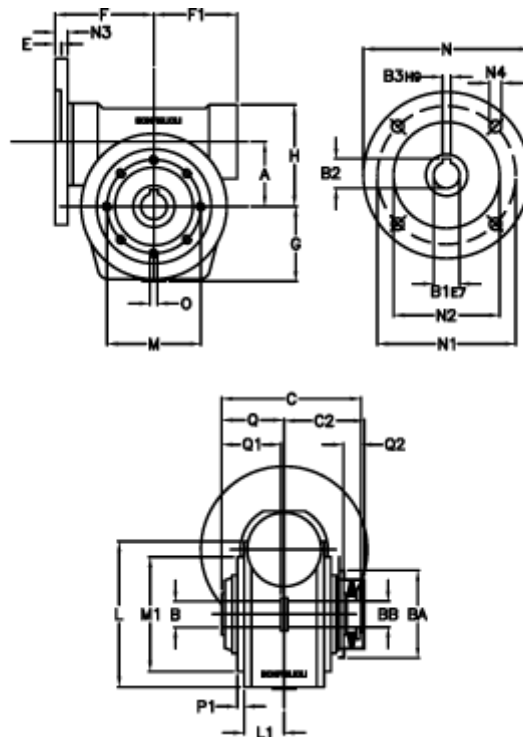

# Data Sheet

Article number: 390204900773236  
 Description: Worm Gear with Torque Limiter  
 VF 49-L2-P-7 P80B5

## Measures

a = 49.50	C2 = 63,5	L1 = 36.8	O = M6x8
B = 25	Description = VF 49P-xx-80B14	m = 94	P1 = 2.5
B1 E7 = 19	E = 3.0	M1 = 68	Q = 51.0
B2 = 21.8	F = 70	N = 120	Q1 = 41
B3 H9 = 6	F1 = 63	N1 = 100	Q2 = 15
BA = 63	g = 56	N2 = 80	
BB H7 = 14	H = 80.0	N3 = 10.0	
C = 105	L = 107.5	N4 = 7	